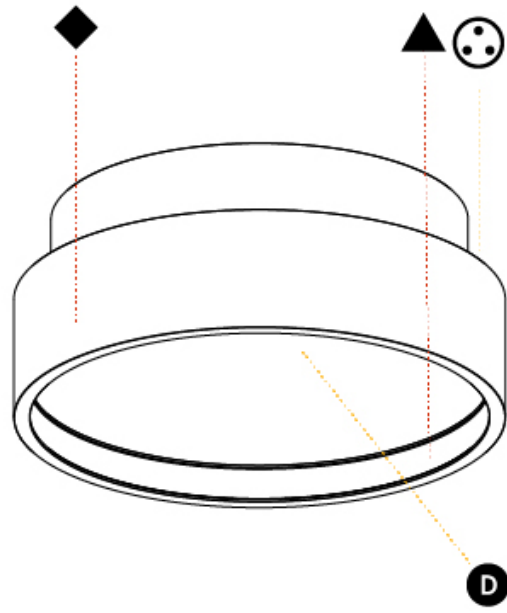

SIGN DIVA KORONA SURFACE

A3D095- : A3D095-DP-30K-02-19-01-01

PROJECT	_____
TYPE	_____
SPECIFIER	_____
QUANTITY	_____
DATE	_____