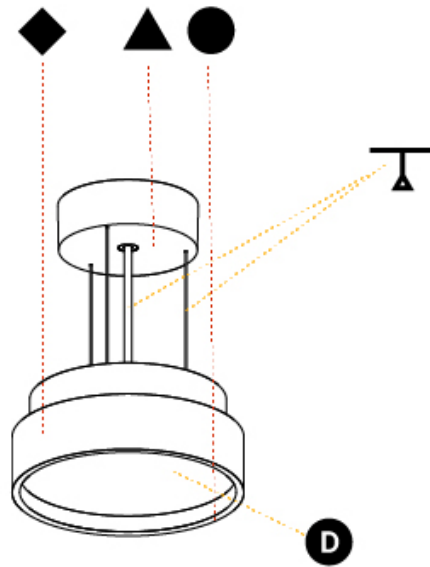

SIGN DIVA KORONA SUSPENSION

A300010-

PROJECT

TYPE

SPECIFIER

QUANTITY

DATE

A