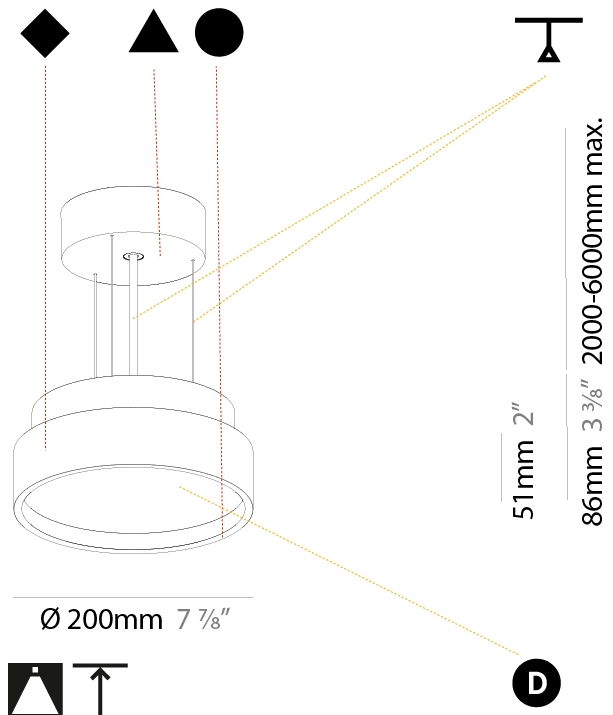

GENERAL

Series: Sign Diva
Subseries: Sign Diva Korona
Brand: Prolicht
Division: Architectural
Mounting Type: Suspension
Mounting Location: Ceiling
Subcategory: Pendant

PHYSICAL

Shape: Round
Diameter (mm): 200
Diameter (in): 7 7/8
Height (mm): 86
Height (in): 3 3/8
Light Distribution: Direct
Weight (kg): 1.873
Weight (lbs): 4.129
Diffuser: PMMA - Opal / Micro-Prism / Sparkling Secret / Vintage Industrial
Fixture Finish: SSR / BKV / CWI / CRY / HAB / UFT / ITA / RUA / FTG / MYG / LOD / PUS / FRO / FUP / KIA / POP / BLS / SPG / MEY / GOH / GUM / CHC / COM / ABZ / JAG / OBR / MOS / ROR
Fixture Material: Extruded Aluminum / Steel
Cable Details: 2,000mm/78 3/4" or 6,000mm/236 1/4" Transparent Cable

ELECTRICAL

Lamp Type: LED (Zhaga Standard)
Input Wattage (W): 10
Total Output Wattage (W): 11
Dimming: Tri-Mode (Non-Dimming and Phase Dimming (120Vac only) and 0-10V Dimming)
Driver Included: Yes
Driver Location: Integrated
Driver Type: Constant Current - Universal
Driver Class: Class 2
Input Voltage (V): 120 - 277
Constant Current (MA): 350

LED

Color Temperature (°K): 2700 / 3000 / 3500 / 4000
Max. Delivered Lumen (lm): 836 / 895 / 903 / 921
Nominal Lumen (lm): 1280 / 1370 / 1382 / 1410
CRI: >90 CRI
Lamp Life (hrs): 50000

OPTICAL

RATINGS AND CERTIFICATIONS

Certified By: Certified for North American Standards
IP rating: IP20

A