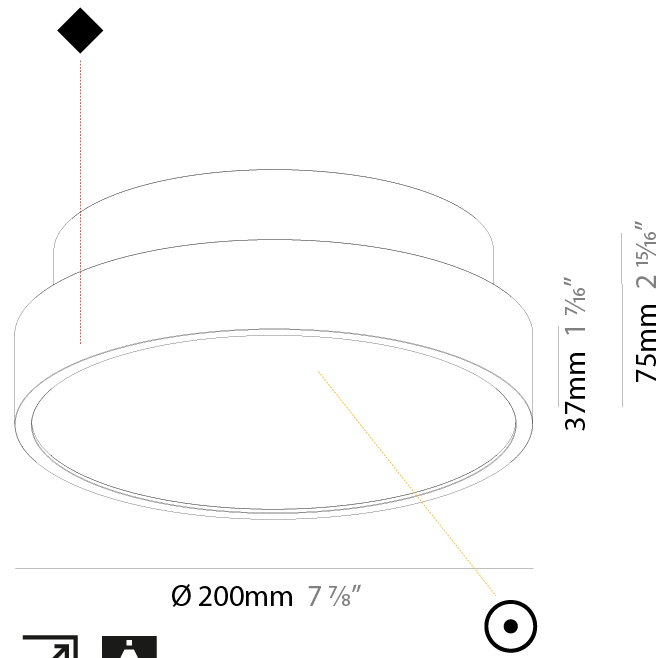

GENERAL

Series: Sign Diva
Subseries: Sign Diva
Brand: Prolicht
Division: Architectural
Mounting Type: Surface
Mounting Location: Ceiling
Subcategory: Ambient

PHYSICAL

Shape: Round
Diameter (mm): 200
Diameter (in): 7 7/8
Height (mm): 75
Height (in): 2 15/16
Light Distribution: Direct
Weight (kg): 1.122
Weight (lbs): 2.474
Diffuser: PMMA - Opal/Micro-Prism/Sparkling Secret/Vintage Industrial with Shine Ring
Fixture Finish: SSR / BKV / CWI / CRY / HAB / UFT / ITA / RUA / FTG / MYG / LOD / PUS / FRO / FUP / KIA / POP / BLS / SPG / MEY / GOH / GUM / CHC / COM / ABZ / JAG / OBR / MOS / ROR
Fixture Material: Extruded Aluminum / Steel

ELECTRICAL

Lamp Type: LED (Zhaga Standard)
Input Wattage (W): 12.1
Total Output Wattage (W): 11
Dimming: Tri-Mode (Non-Dimming and Phase Dimming (120Vac only) and 0-10V Dimming)
Driver Included: Yes
Driver Location: Integrated
Driver Type: Constant Current - Universal
Driver Class: Class 2
Input Voltage (V): 120 - 277
Constant Current (MA): 350

LED

Color Temperature (°K): 3000 / 3500 / 4000
Max. Delivered Lumen (lm): 1040 / 1058 / 1080
CRI: >90 CRI
Lamp Life (hrs): 50000

OPTICAL

RATINGS AND CERTIFICATIONS

Certified By: Certified for North American Standards
IP rating: IP20